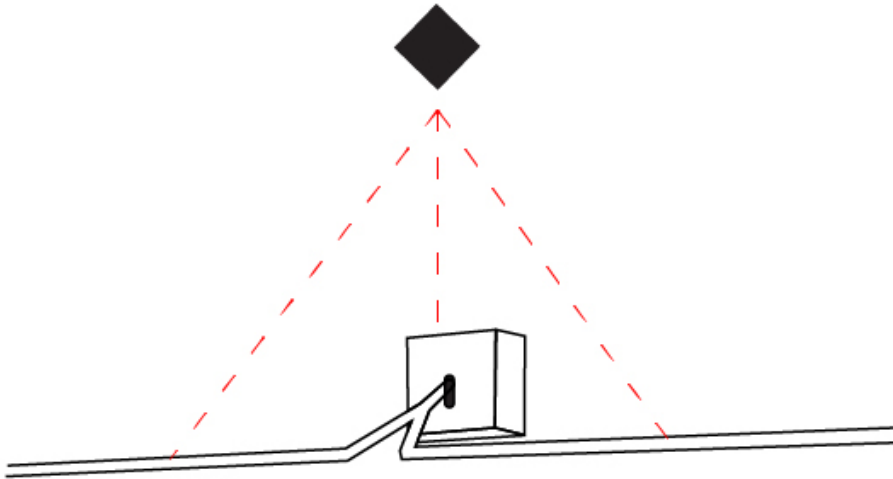

D43047-

PROJECT

TYPE

SPECIFIER

QUANTITY

DATE

D