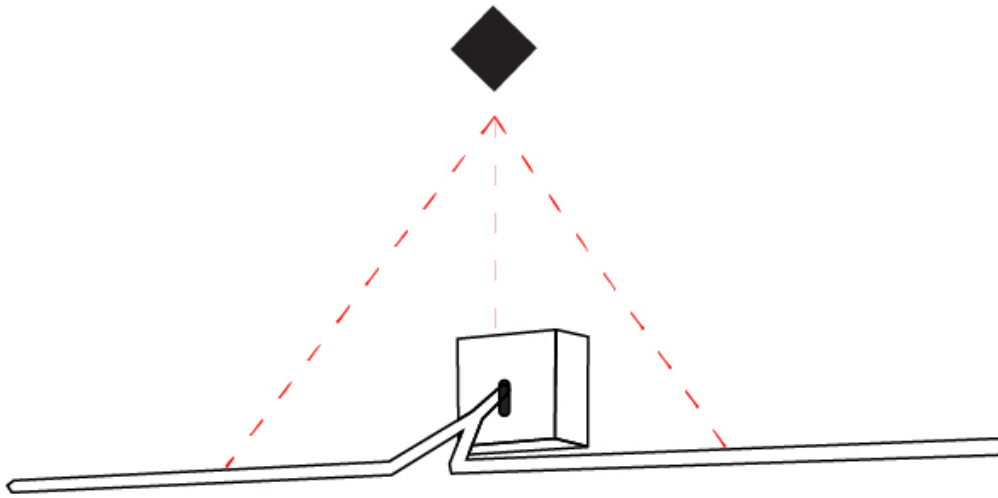

D43048-

PROJECT

TYPE

SPECIFIER

QUANTITY

DATE